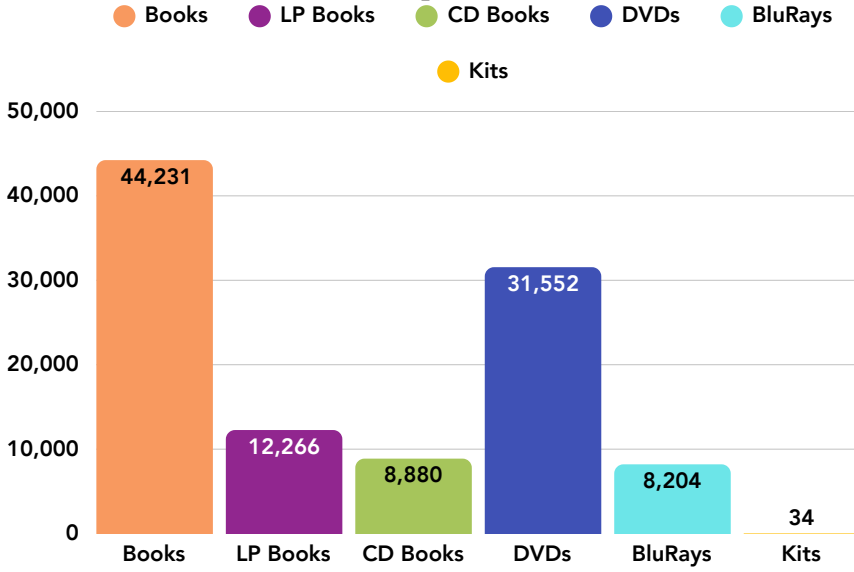

## 16 BOOK CLUB KITS ADDED

New summary binders of the entire collection have been added making Book Club Kits a "browsable" collection throughout the region.

16 New Book Club Kits

## NOTABLES

10 Full Time employees + 4 employees shared with WCFL

154 Reference Questions

73,334 ILL Items Filled

924,505 Catalog Searches

9 Data Sources >>> 1 Data Repository

Continued work with our vendors to create a centralized data repository for all of data sources.

# BY THE NUMBERS

## Rotating Collection: Checkouts by Format

Materials Owned by Format: 105,167

Total Checkouts FY25: 216,138

Total Digital Circulation FY25: 324,469