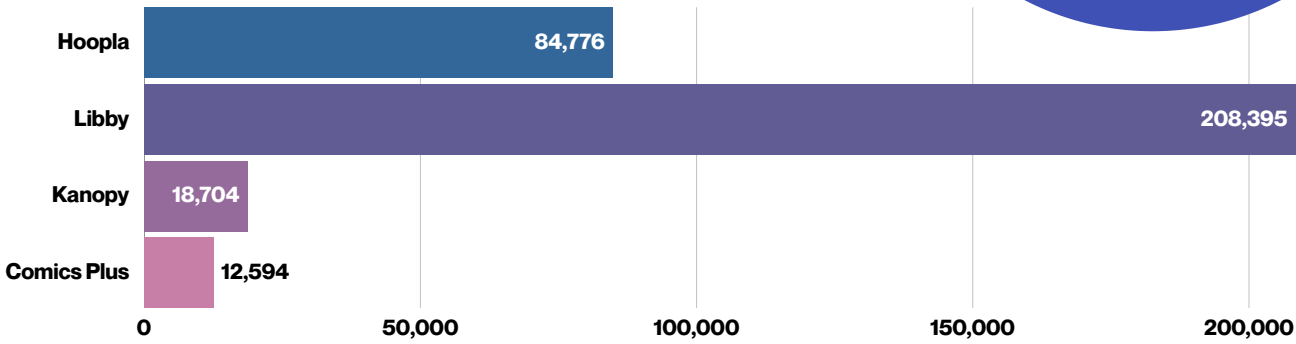

## NOTABLES

10 Full Time employees + 4 employees shared with WCFL

154 Reference Questions

73,334 ILL Items Filled

924,505 Catalog Searches

9 Data Sources >>> 1 Data Repository

Continued work with our vendors to create a centralized data repository for all of data sources.

# BY THE NUMBERS

## Rotating Collection: Checkouts by Format

Materials Owned by Format: 105,167

Total Checkouts FY25: 216,138

Total Digital Circulation FY25: 324,469