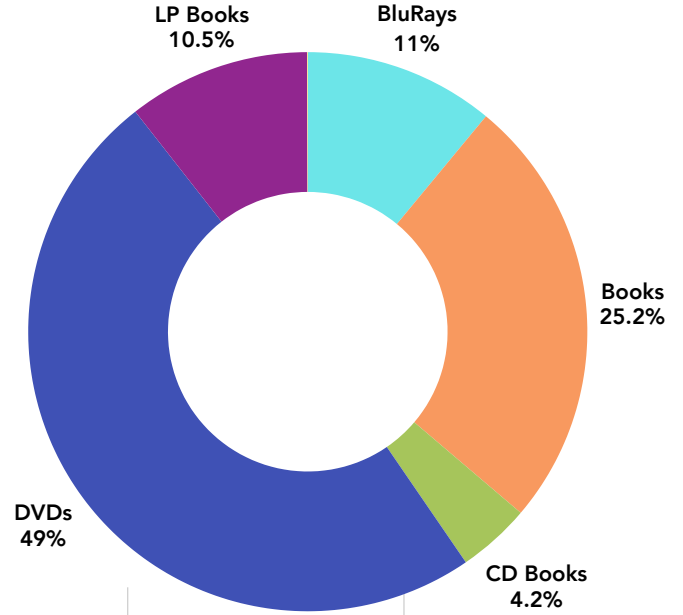

## 16 BOOK CLUB KITS ADDED

New summary binders of the entire collection have been added making Book Club Kits a "browsable" collection throughout the region.

16 New Book Club Kits

## NOTABLES

10 Full Time employees + 4 employees shared with WCFL

154 Reference Questions

73,334 ILL Items Filled

924,505 Catalog Searches

9 Data Sources >>> 1 Data Repository

Continued work with our vendors to create a centralized data repository for all of data sources.

# BY THE NUMBERS

## Rotating Collection: Checkouts by Format

Materials Owned by Format: 105,167

Total Checkouts FY25: 216,138

Total Digital Circulation FY25: 324,469